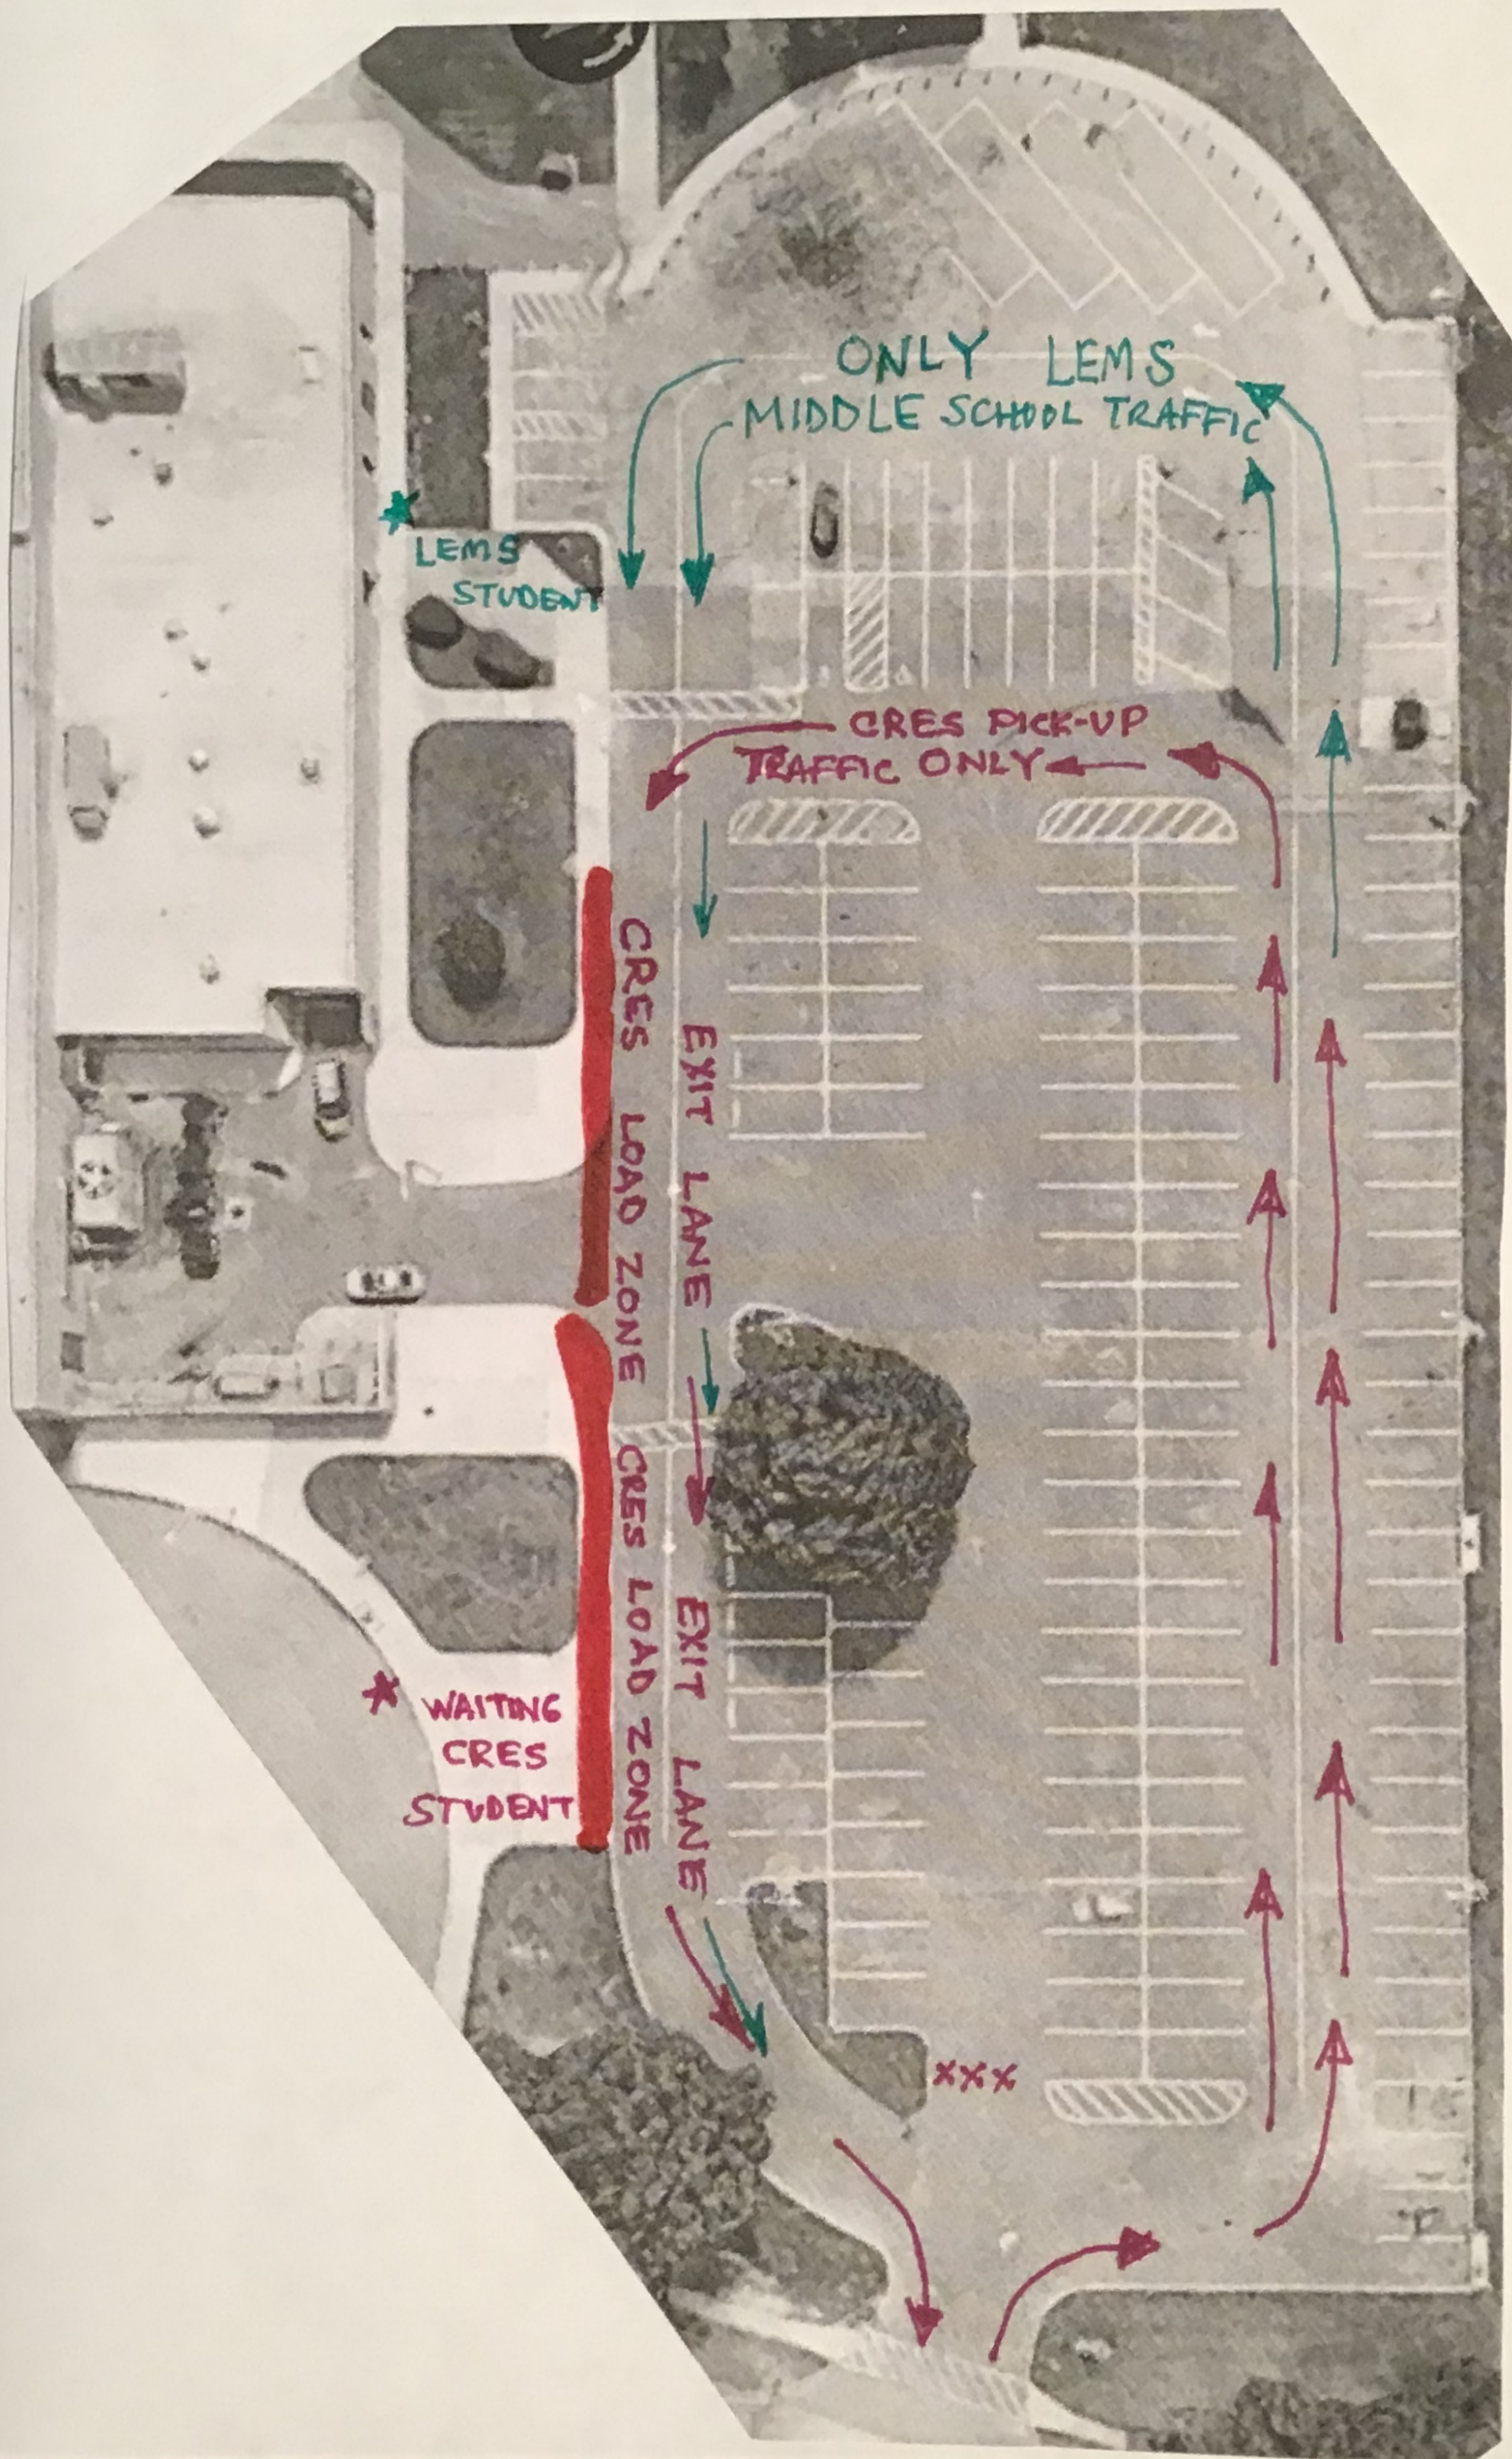

Cradlerock Elementary and Lake Elkhorn Dismissal Map

Reminders:

- Please note that LEMS parents should pull forward along the Head Start Center to wait for their children.
- All CRES parents should continue to pull forward, turning prior to the Head Start Center loop.
- CRES staff will ask for names of students being picked up.
- Please park in designated spots only.
- Please remain in your vehicle and continue to pull forward.
- Once student(s) are loaded please move into EXIT Lane.
- Please use your turn signal when exiting the parking lot.