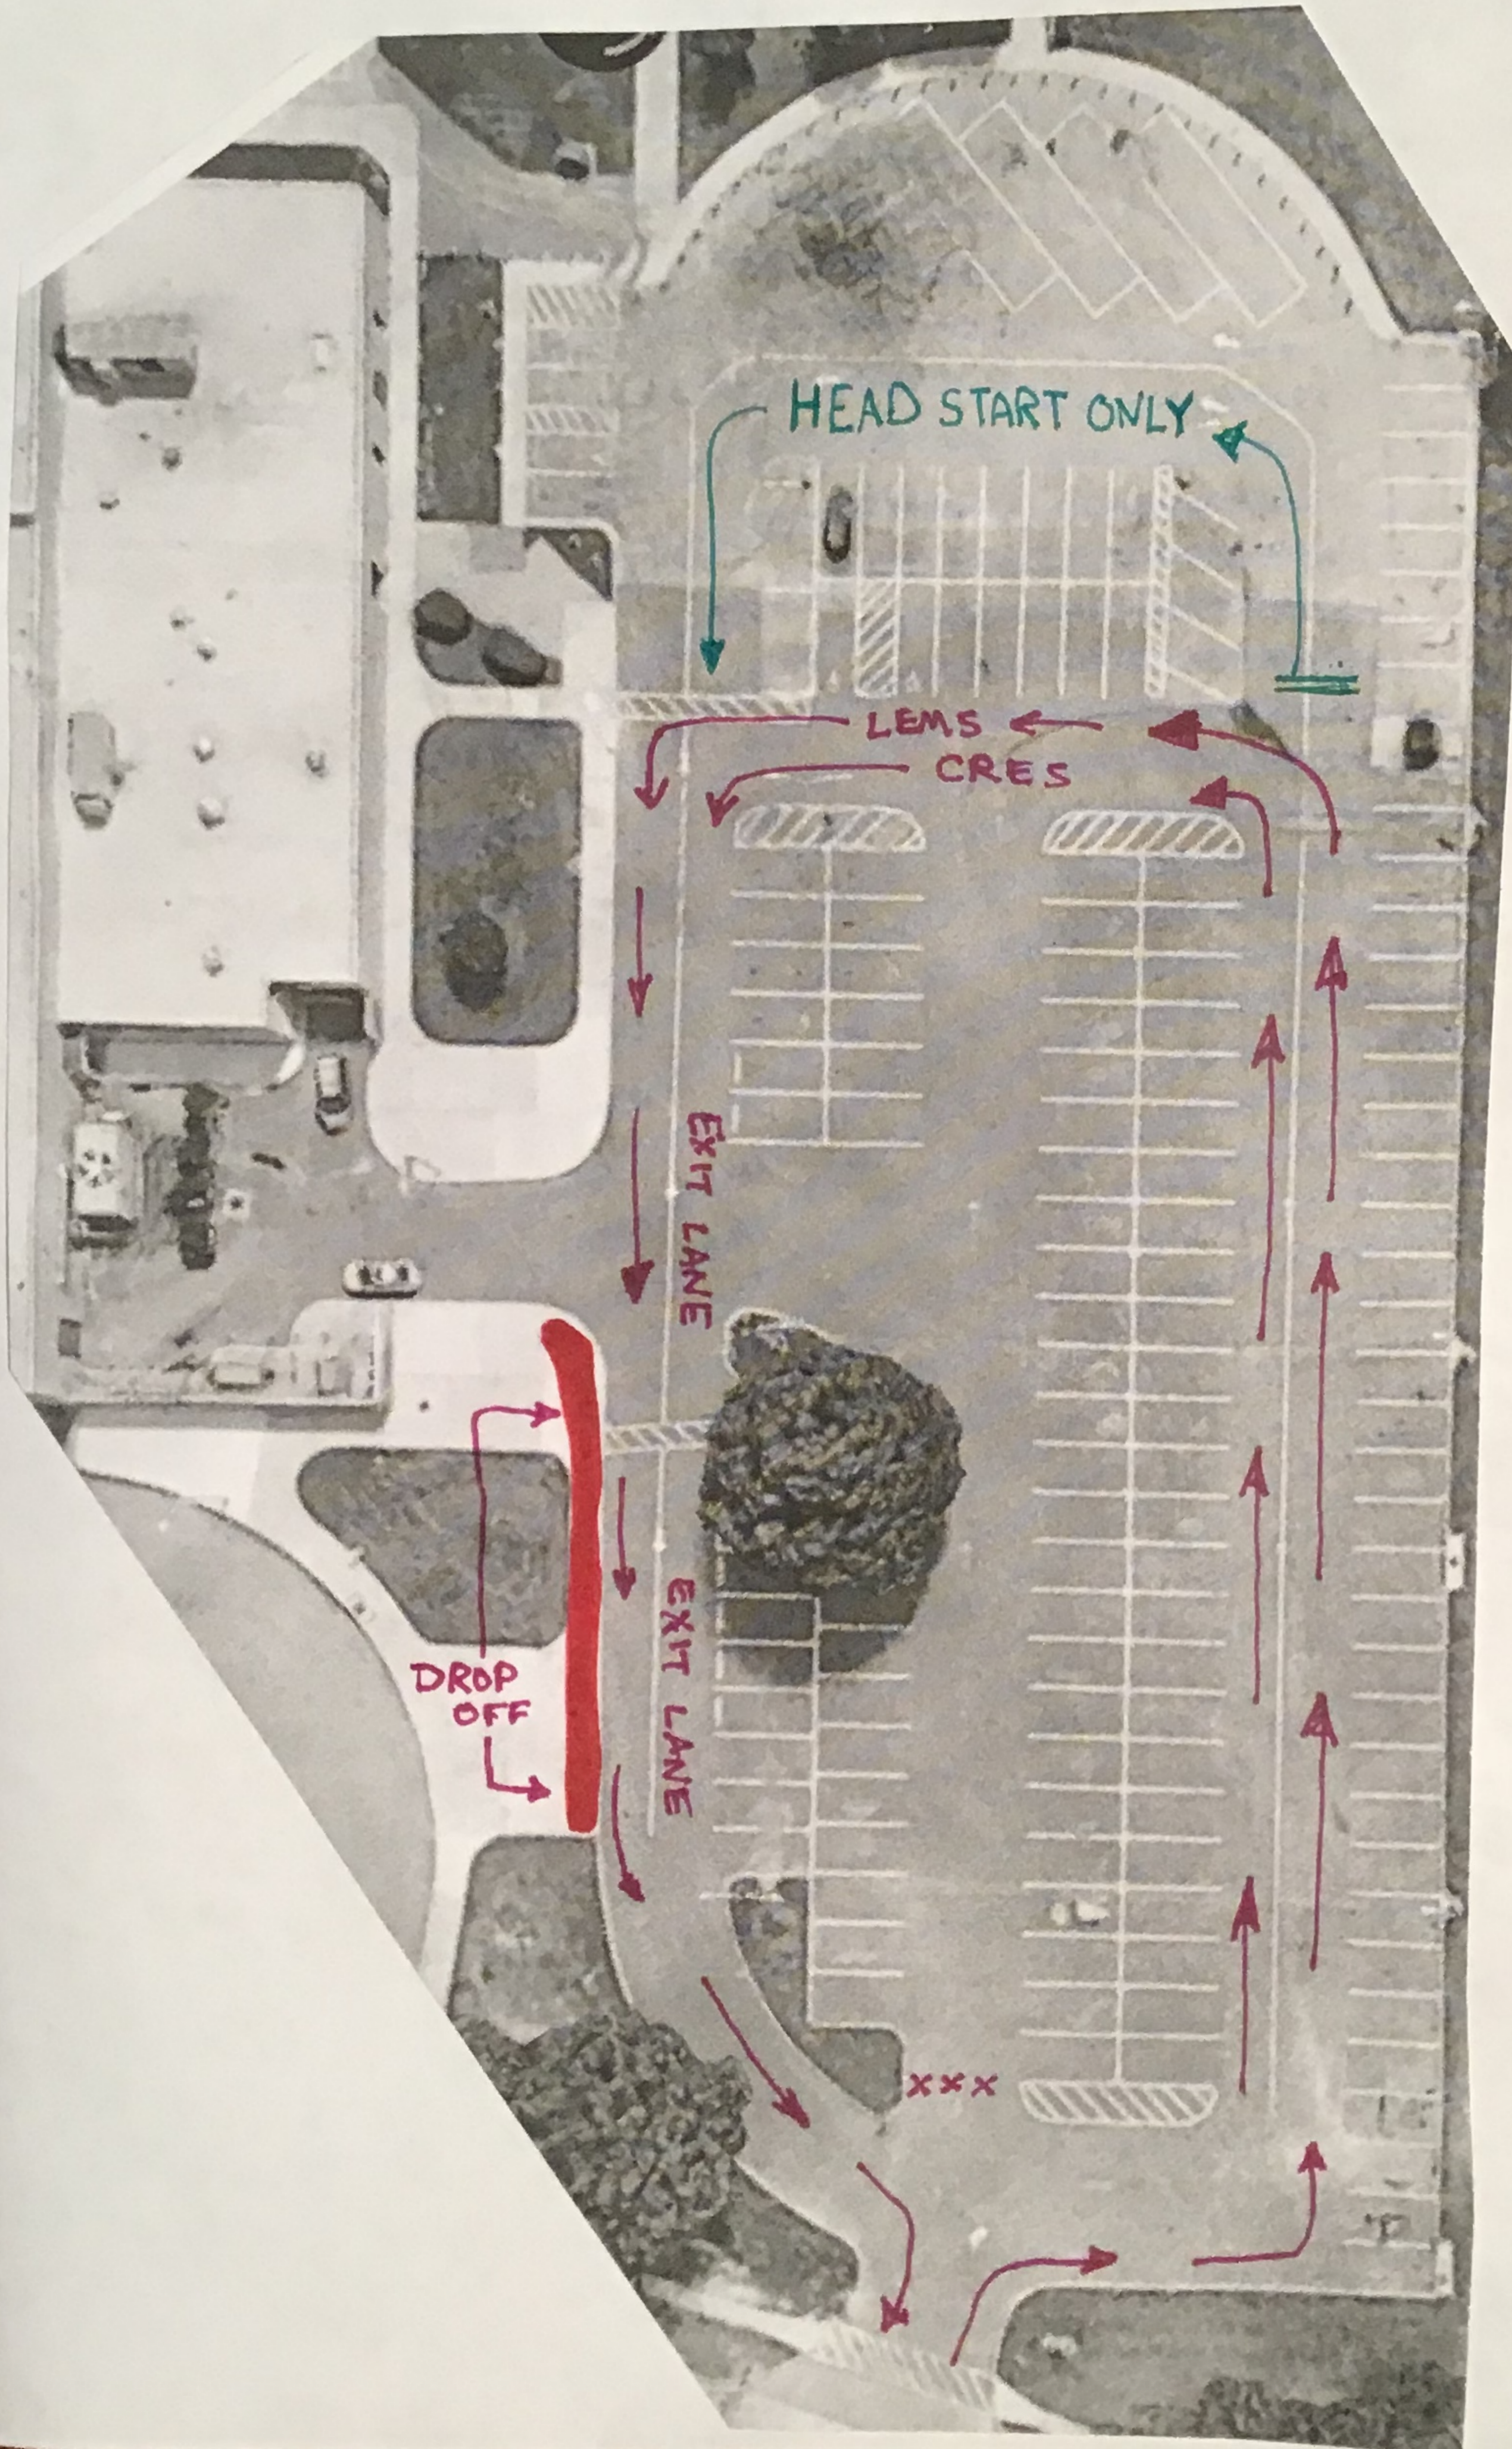

Cradlerock Elementary and Lake Elkhorn Arrival Map

Reminders:

- Note that the Head Start Center loop is for Head Start families only.
- Please park in designated spots only.
- Please remain in your vehicle and continue to pull forward.
- Once student(s) are dropped off please move into EXIT Lane.
- Please use your turn signal when exiting the parking lot.